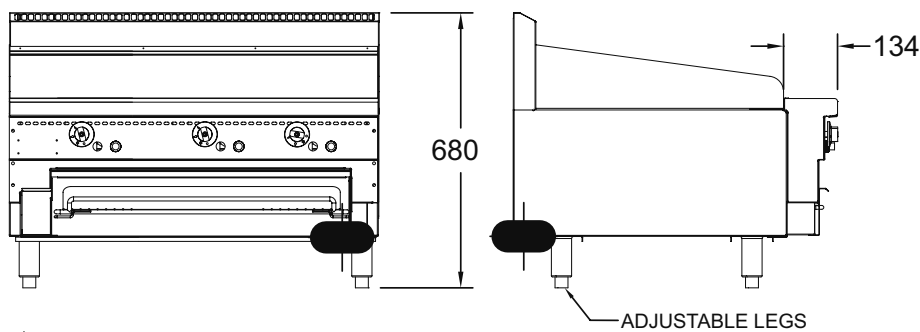

Other options

Machined steel or ribbed plates