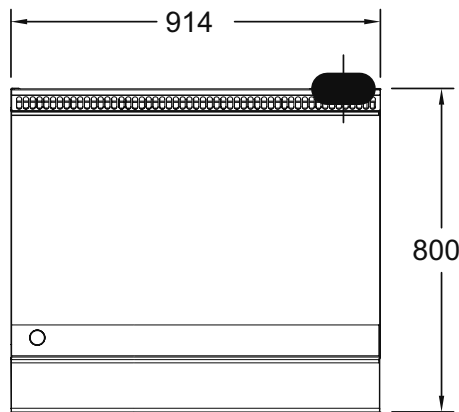

Other options

Machined steel or ribbed plates