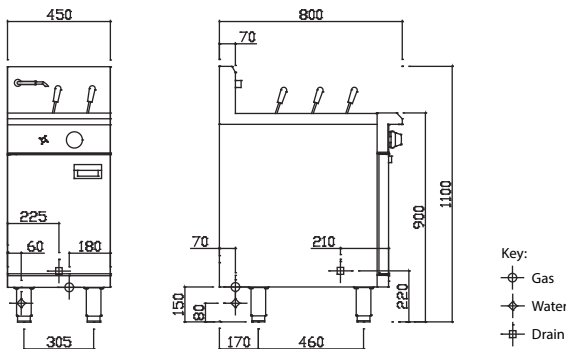

Pasta Cooker

- 63 mj jet burner with pilot, FFD and piezo ignition
- Adjustable thermostat accurately controls water temp
- Water purifying overflow system to remove excess starch
- High temperature cut-out safety mechanism
- Marine grade 1.5mm 316 stainless steel tank
- 35 litre tank capacity
- Tank filter insert 0.9mm 304 stainless steel
- Drain back basket stand 1.2mm 304 stainless steel
- Rear laundry arm with controls located on front panel
- Includes 6 baskets 0.7mm 304 perforated stainless steel
- Safety release tank drainage valve at bottom of unit

Overall Construction

- Heavy duty construction
- Constructed 0.9mm 304 stainless steel door
- Fiberfrax Durablanket insulation on both sides of tank
- Welded 1.2mm 304 stainless steel front hob
- Front and side panels 0.9mm 304 stainless steel
- Splashback 1.2 mm 304 stainless steel

Dimensions

- 450mm x 800mm x 1100mm H
- Working height 900mm
- Weight 74kg
- Packed dimensions 640mm x 860mm x 1260mm H
- Packed weight 94kg

Connections

- Gas 3/4" BSP male
- Gas 180mm from right, 70mm from rear, 150mm from floor
- Supplied with gas regulator (specify Nat or LP on order)
- Water inlet 1/2" copper tube
- Water 60mm from left, 70 mm from rear, 80mm from floor
- Drain 1" BSP male
- Drain 225mm from left, 210mm from front, 220mm floor

Cleaning & Servicing

- Easy access to all parts & components from front
- Removable baskets and inserts

Options/Accessories

- Additional pasta baskets
- Joining caps
- RH and LH side shields
- Rear Castors

Model	Description	Nat Gas	LP Gas
PC-45	6 basket pasta cooker	63 mj	63 mj