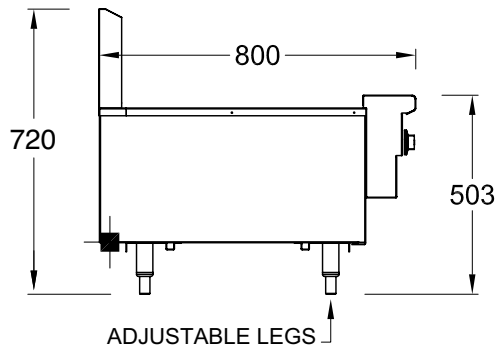

800 SERIES CHAR BROILER

RBA24L - Gas

- Heavy duty cast iron reversible grates provide greater control when cooking and energy efficiency
- Heavy duty fully welded steel body ensures rigidity and durability
- Stainless steel fascia and sides, spill zone and drip tray for ease of cleaning
- Pilot light standard maximising operating and energy efficiency
- Option of drop on griddle plate provides greater flexibility when cooking

Other options

Stand or bench mounted

Without splash back

Drop-on griddles 230, 270 or 410mm wide

RBA24L

SPECIFICATIONS

Dimensions (WxDxH)	610 x 800 x 720 mm
Grill size (WxD)	508 x 546 mm
Gas connection	3/4" BSP

3/4" BSP Gas Connection

Rating	74 MJ
Weight	90 kg
Packed	0.3 m ³

Australia's premier food service equipment manufacturer

middleby.com.au

211-217 Woodpark Road, Smithfield NSW 2164
1800 013 123 | +61 2 9604 7333