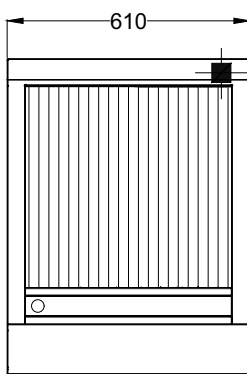

800 SERIES CHAR BROILER

RBA24L - Gas

- Heavy duty cast iron reversible grates provide greater control when cooking and energy efficiency
- Heavy duty fully welded steel body ensures rigidity and durability
- Stainless steel fascia and sides, spill zone and drip tray for ease of cleaning
- Pilot light standard maximising operating and energy efficiency
- Option of drop on griddle plate provides greater flexibility when cooking

Other options

Stand or bench mounted

Without splash back

Drop-on griddles 230, 270 or 410mm wide

RBA24L

SPECIFICATIONS

Dimensions (WxDxH)	610 x 800 x 720 mm
Grill size (WxD)	508 x 546 mm
Gas connection	3/4" BSP