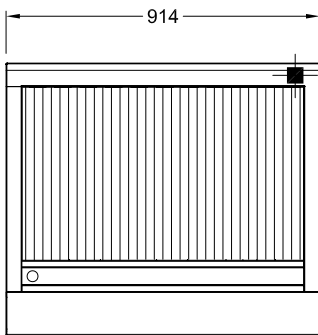

800 SERIES CHAR BROILER

RBA36L - Gas

- Heavy duty cast iron reversible grates provide greater control when cooking and energy efficiency
- Heavy duty fully welded steel body ensures rigidity and durability
- Stainless steel fascia and sides, spill zone and drip tray for ease of cleaning
- Pilot light standard maximising operating and energy efficiency
- Option of drop on griddle plate provides greater flexibility when cooking

Other options

Stand or bench mounted

Without splash back

Drop-on griddles 230, 270 or 410mm wide

RBA36L

SPECIFICATION

Dimensions (WxDxH)	914 x 800 x 720 mm
Grill size (WxD)	813 x 520 mm
Gas connection	3/4" BSP

3/4" BSP Gas Connection

Rating	III Mj
Weight	130 kg
Packed	0.5 m ³

Australia's premier food service equipment manufacturer

middleby.com.au

211-217 Woodpark Road, Smithfield NSW 2164
1800 013 123 | +61 2 9604 7333