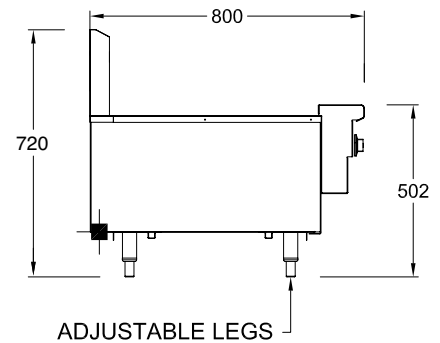

800 SERIES CHAR BROILER

RBA36L - Gas

- Heavy duty cast iron reversible grates provide greater control when cooking and energy efficiency
- Heavy duty fully welded steel body ensures rigidity and durability
- Stainless steel fascia and sides, spill zone and drip tray for ease of cleaning
- Pilot light standard maximising operating and energy efficiency
- Option of drop on griddle plate provides greater flexibility when cooking

Other options

Stand or bench mounted

Without splash back

Drop-on griddles 230, 270 or 410mm wide

RBA36L

SPECIFICATION

Dimensions (WxDxH)	914 x 800 x 720 mm
Grill size (WxD)	813 x 520 mm
Gas connection	3/4" BSP

3/4" BSP Gas Connection

Rating	III Mj
Weight	130 kg
Packed	0.5 m ³

Australia's premier food service equipment manufacturer

middleby.com.au

211-217 Woodpark Road, Smithfield NSW 2164
1800 013 123 | +61 2 9604 7333