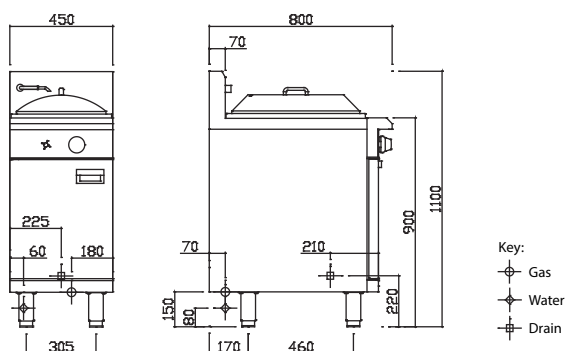

Technical Specifications for RC-45

- Ideal for 'cheung fun' production and other steaming
- Set thermostat to highest setting for max steam output
- Includes pilot, FFD, piezo and high temp cutout
- Water purifying overflow system
- Marine grade 316 stainless steel tank
- 35 litre tank capacity
- Cabinet design with convenient front panel controls
- Supplied with steamer plate and lid
- 15 month 'Platinum Warranty'
- Easy to clean and service

Rice Roll Steamer

- 63 mj jet burner with pilot, FFD and piezo ignition
- Adjustable thermostat accurately controls water temp
- Water purifying overflow system to remove excess starch
- High temperature cut-out safety mechanism
- Marine grade 1.5mm 316 stainless steel tank
- 35 litre tank capacity
- Tank filter insert 0.9mm 304 stainless steel
- 0.9mm 304 stainless steel lid
- 3mm Aluminium perforated steam plate
- Rear laundry arm with controls located on front panel
- Safety release tank drainage valve at bottom of unit

Overall Construction

- Heavy duty construction
- Constructed 0.9mm 304 stainless steel door
- Fiberfrax Durablanket insulation on both sides of tank
- Welded 1.2mm 304 stainless steel front hob
- Front and side panels 0.9mm 304 stainless steel
- Splashback 1.2 mm 304 stainless steel
- Includes stainless steel legs with 55mm adjustable range

Dimensions

- 450mm x 800mm x 1100mm H
- Working height 900mm
- Weight 74kg
- Packed dimensions 640mm x 860mm x 1260mm H
- Packed weight 94kg

Connections

- Gas 3/4" BSP male
- Gas 180mm from right, 70mm from rear, 150mm from floor
- Supplied with gas regulator (specify Nat or LP on order)
- Water inlet 1/2" copper tube
- Water 60mm from left, 70mm from rear, 80mm from floor
- Drain 1" BSP male
- Drain 225mm from left, 210mm from front, 220mm floor